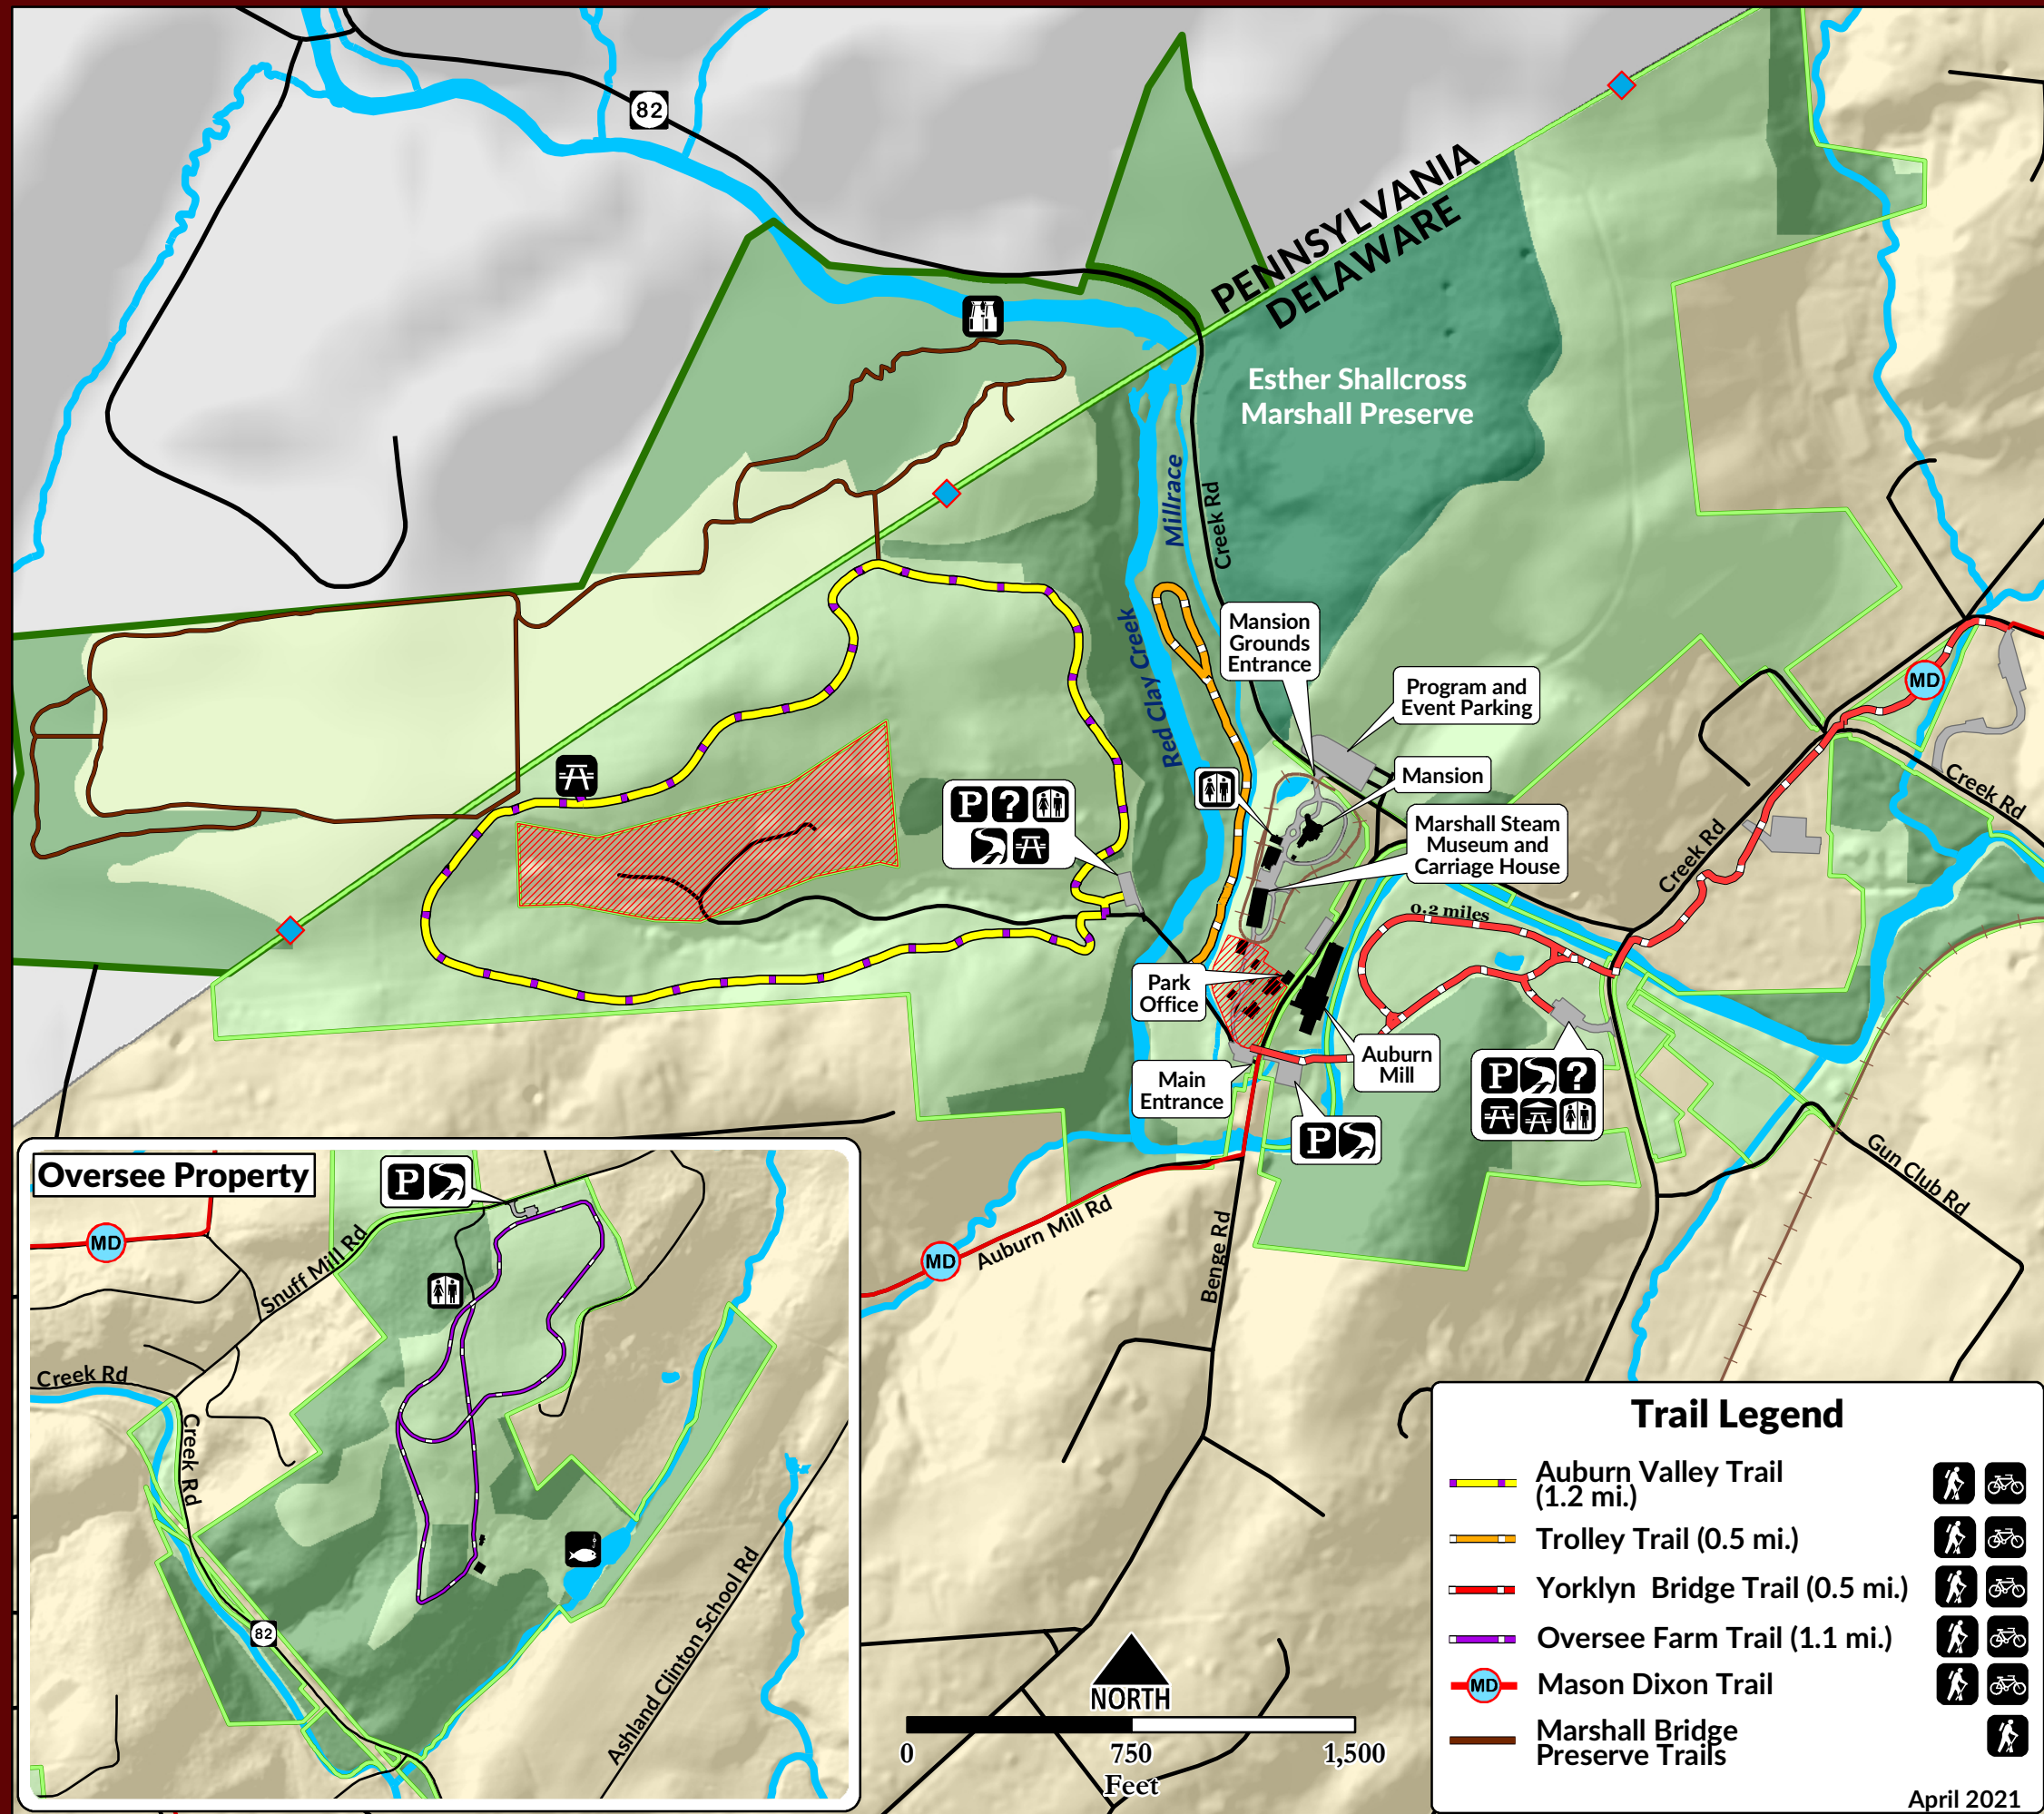

Auburn Valley State Park

Location Map

Legend

- | | | | |
|--|-------------------------------------|--|-----------------|
| | State Park Land | | Parking |
| | Marshall Bridge Preserve (PA) | | Restrooms |
| | Esther Shallcross Marshall Preserve | | Information |
| | Forested Lands | | Trail Head |
| | Water | | Picnic Pavilion |
| | Buildings | | Picnic Table |
| | Parking | | Fishing |
| | Restricted Area | | Bird Blind |
| | Municipalities | | Hiking |
| | Railroad | | Biking |
| | Boundary Marker | | |

Park Information

Park Office: (302) 729-4280
 630 Benge Road
 Auburn Heights Mansion
 3000 Creek Road, P.O. Box 36
 Yorklyn, DE 19736
www.destateparks.com

DELAWARE STATE PARKS
 YOUR OUTDOOR ADVENTURE STARTS HERE

Trail Legend

	Auburn Valley Trail (1.2 mi.)	
	Trolley Trail (0.5 mi.)	
	Yorklyn Bridge Trail (0.5 mi.)	
	Oversee Farm Trail (1.1 mi.)	
	Mason Dixon Trail	
	Marshall Bridge Preserve Trails	