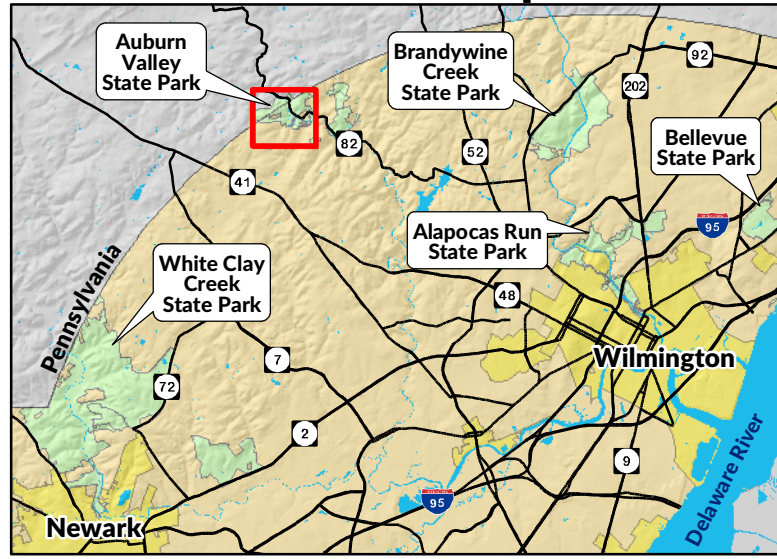

Auburn Valley State Park

Location Map

Legend

- | | | | |
|--|-------------------------------------|--|-----------------|
| | State Park Land | | Parking |
| | Marshall Bridge Preserve (PA) | | Restrooms |
| | Esther Shallcross Marshall Preserve | | Information |
| | Forested Lands | | Trail Head |
| | Water | | Picnic Pavilion |
| | Buildings | | Picnic Table |
| | Parking | | Fishing |
| | Restricted Area | | Bird Blind |
| | Municipalities | | Hiking |
| | Railroad | | Biking |
| | Boundary Marker | | |

Trail Legend

	Auburn Valley Trail (1.2 mi.)	
	Trolley Trail (0.5 mi.)	
	Yorklyn Bridge Trail (0.5 mi.)	
	Oversee Farm Trail (1.1 mi.)	
	Mason Dixon Trail	
	Marshall Bridge Preserve Trails	