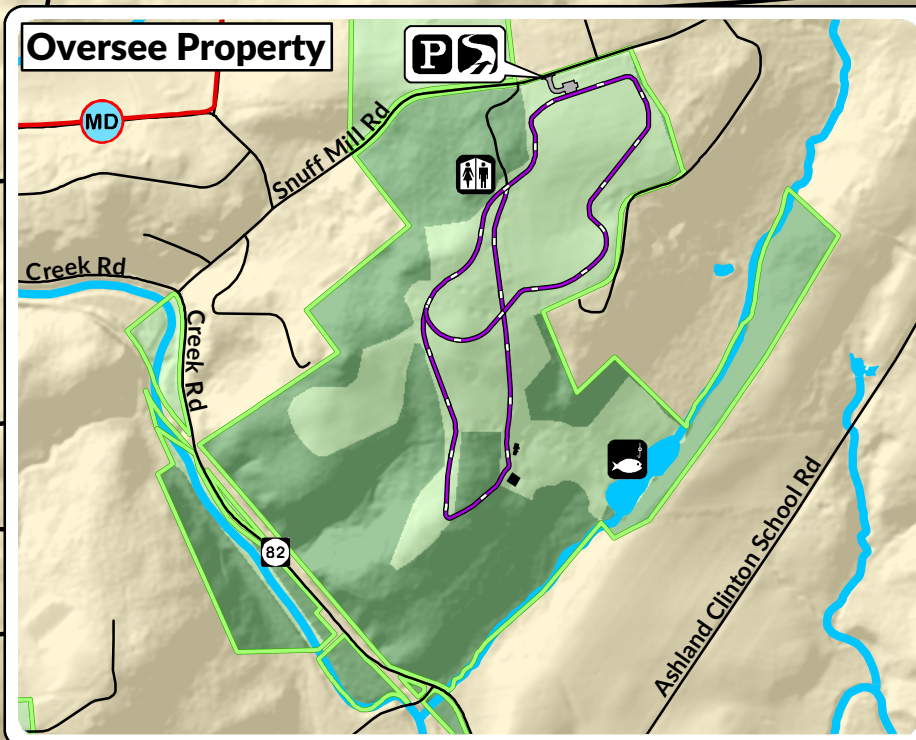

Auburn Valley State Park

Location Map

Legend

- | | | | |
|--|-------------------------------------|--|-----------------|
| | State Park Land | | Parking |
| | Marshall Bridge Preserve (PA) | | Restrooms |
| | Esther Shallcross Marshall Preserve | | Information |
| | Forested Lands | | Trail Head |
| | Water | | Picnic Pavilion |
| | Buildings | | Picnic Table |
| | Parking | | Fishing |
| | Restricted Area | | Bird Blind |
| | Municipalities | | Hiking |
| | Railroad | | Biking |
| | Boundary Marker | | |

Park Information

Park Office: (302) 729-4280
 630 Benge Road
 Auburn Heights Mansion
 3000 Creek Road, P.O. Box 36
 Yorklyn, DE 19736
www.destateparks.com

DELAWARE STATE PARKS
 YOUR OUTDOOR ADVENTURE STARTS HERE

Trail Legend

	Auburn Valley Trail (1.2 mi.)	
	Trolley Trail (0.5 mi.)	
	Yorklyn Bridge Trail (0.5 mi.)	
	Oversee Farm Trail (1.1 mi.)	
	Mason Dixon Trail	
	Marshall Bridge Preserve Trails	