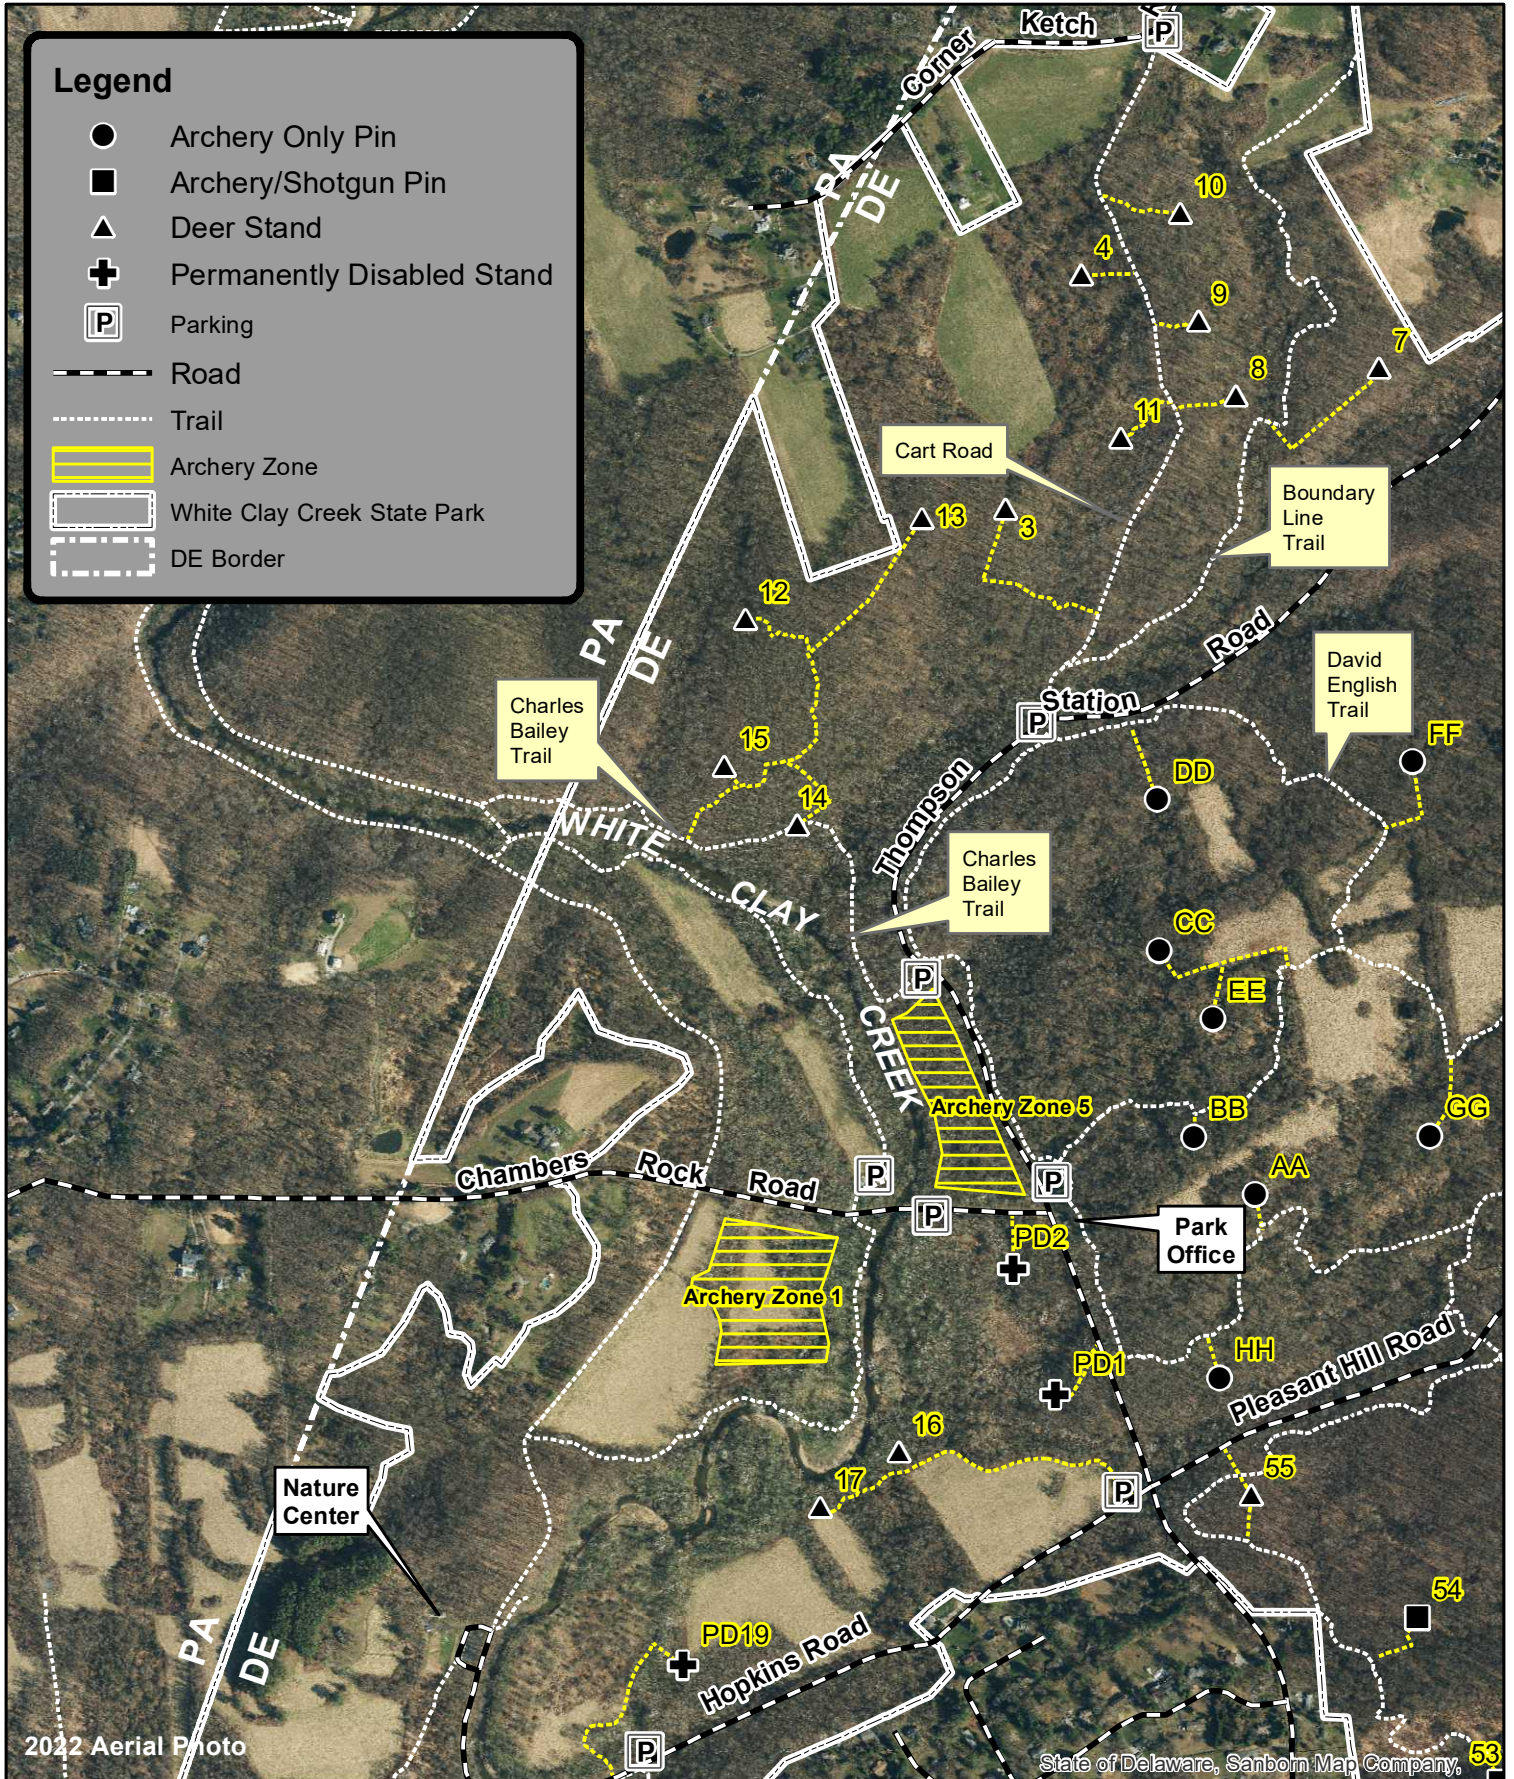

White Clay Creek State Park Hunting Map - Preserve 2024-25

link to park rules

Legend

- Archery Only Pin
- Archery/Shotgun Pin
- ▲ Deer Stand
- ⊕ Permanently Disabled Stand
- [P] Parking
- Road
- - - Trail
- ▭ Archery Zone
- ▭ White Clay Creek State Park
- - - DE Border

2022 Aerial Photo

State of Delaware, Sanborn Map Company, 53

Updated May 9, 2024
Environmental Stewardship Program
Division of Parks and Recreation