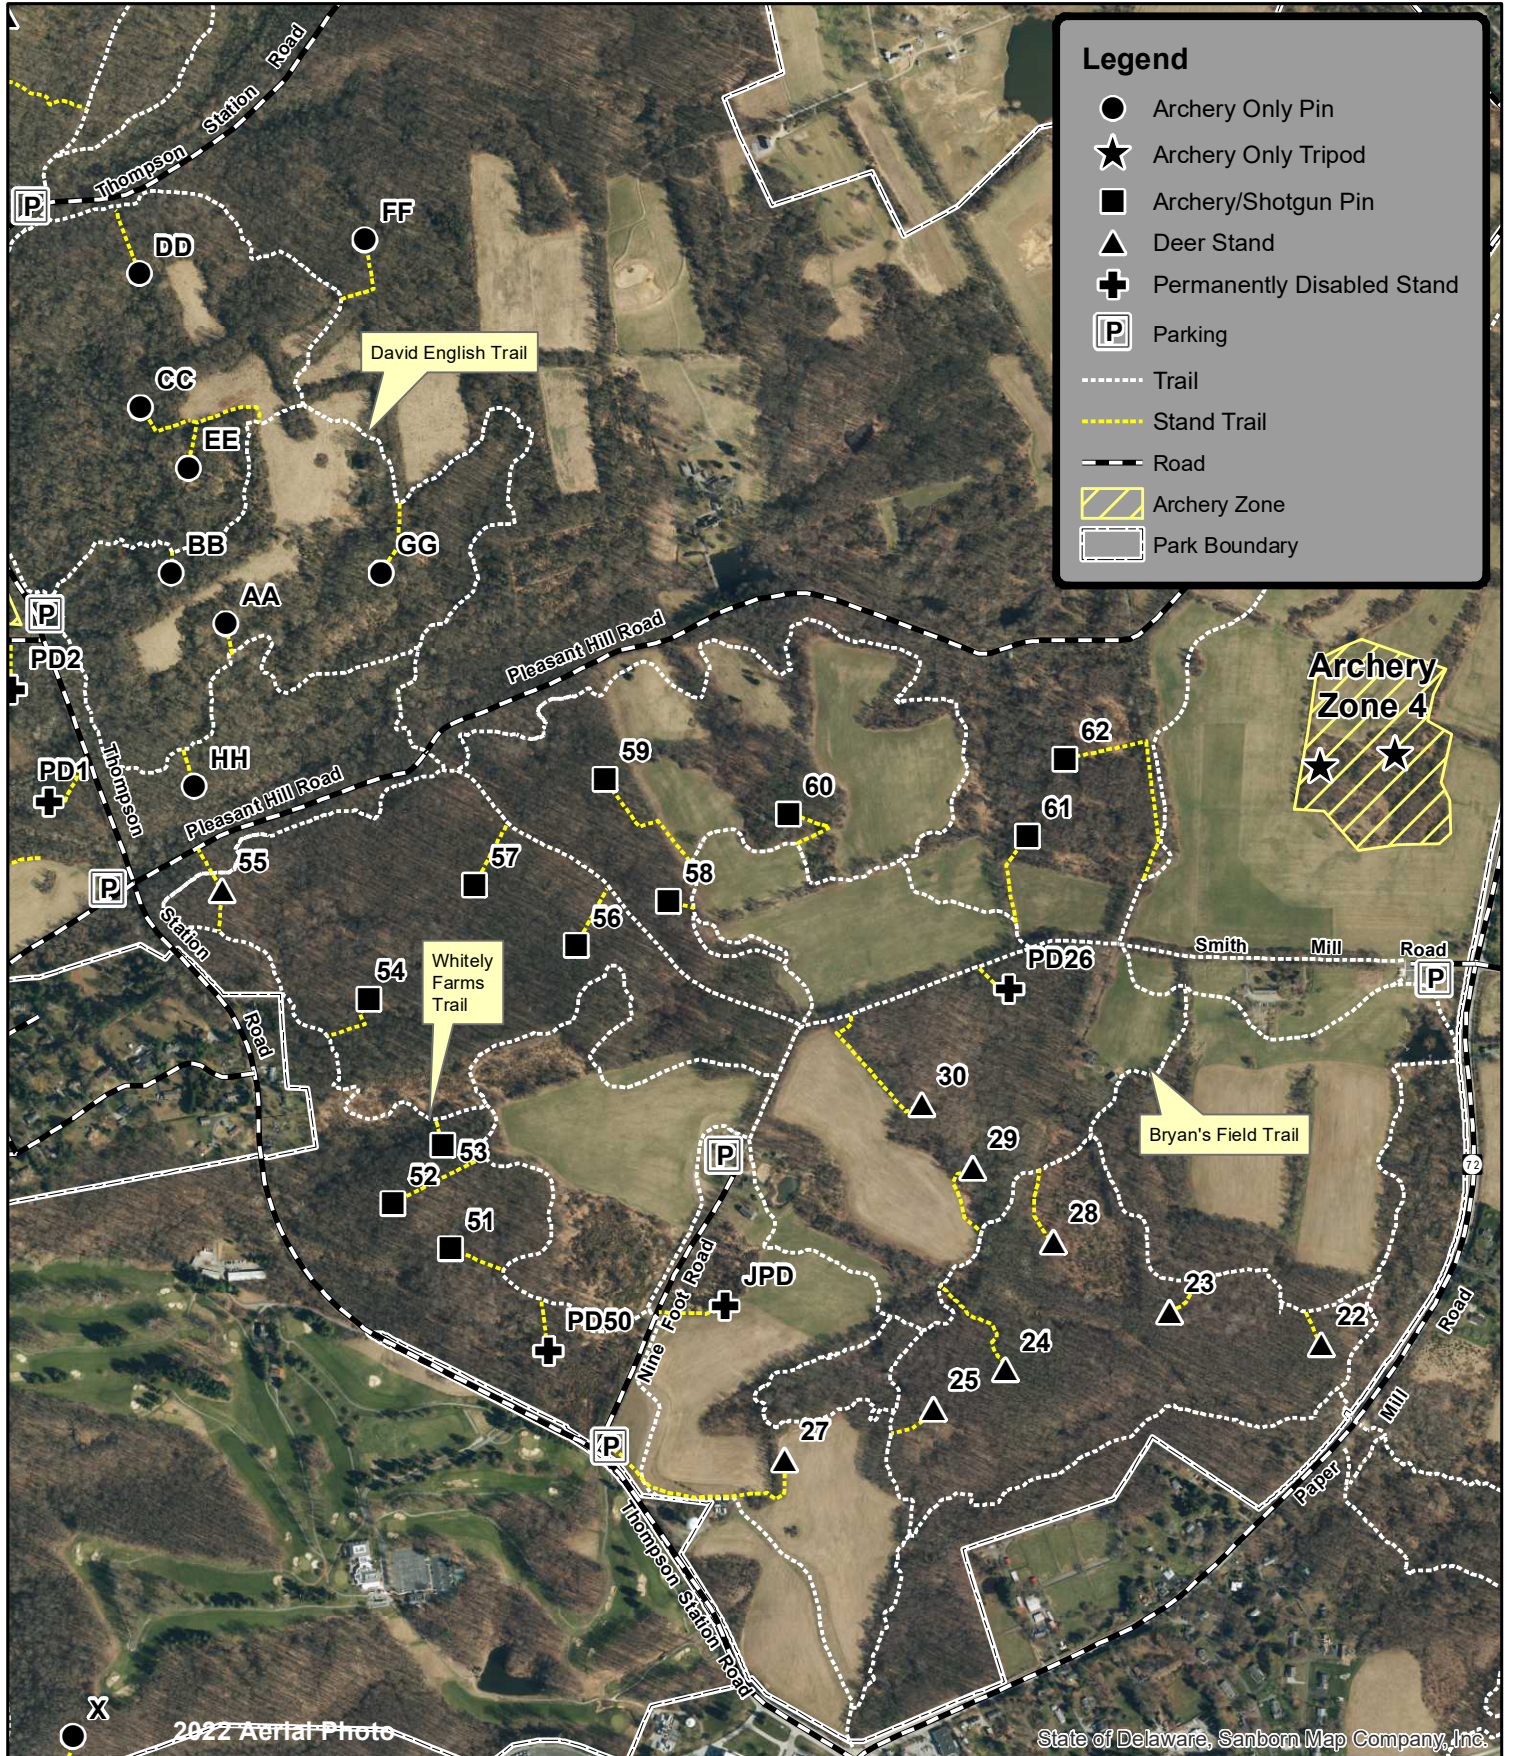

White Clay Creek State Park Hunting Map

Whitely Farms/Possum Hill 2024-25

[link to park rules](#)

Legend

- Archery Only Pin
- ★ Archery Only Tripod
- Archery/Shotgun Pin
- ▲ Deer Stand
- ⊕ Permanently Disabled Stand
- Ⓟ Parking
- ⋯ Trail
- ⋯ Stand Trail
- Road
- ▨ Archery Zone
- ▭ Park Boundary

2022 Aerial Photo

State of Delaware, Sanborn Map Company, Inc.

Updated May 10, 2024
Environmental Stewardship Program
Division of Parks and Recreation