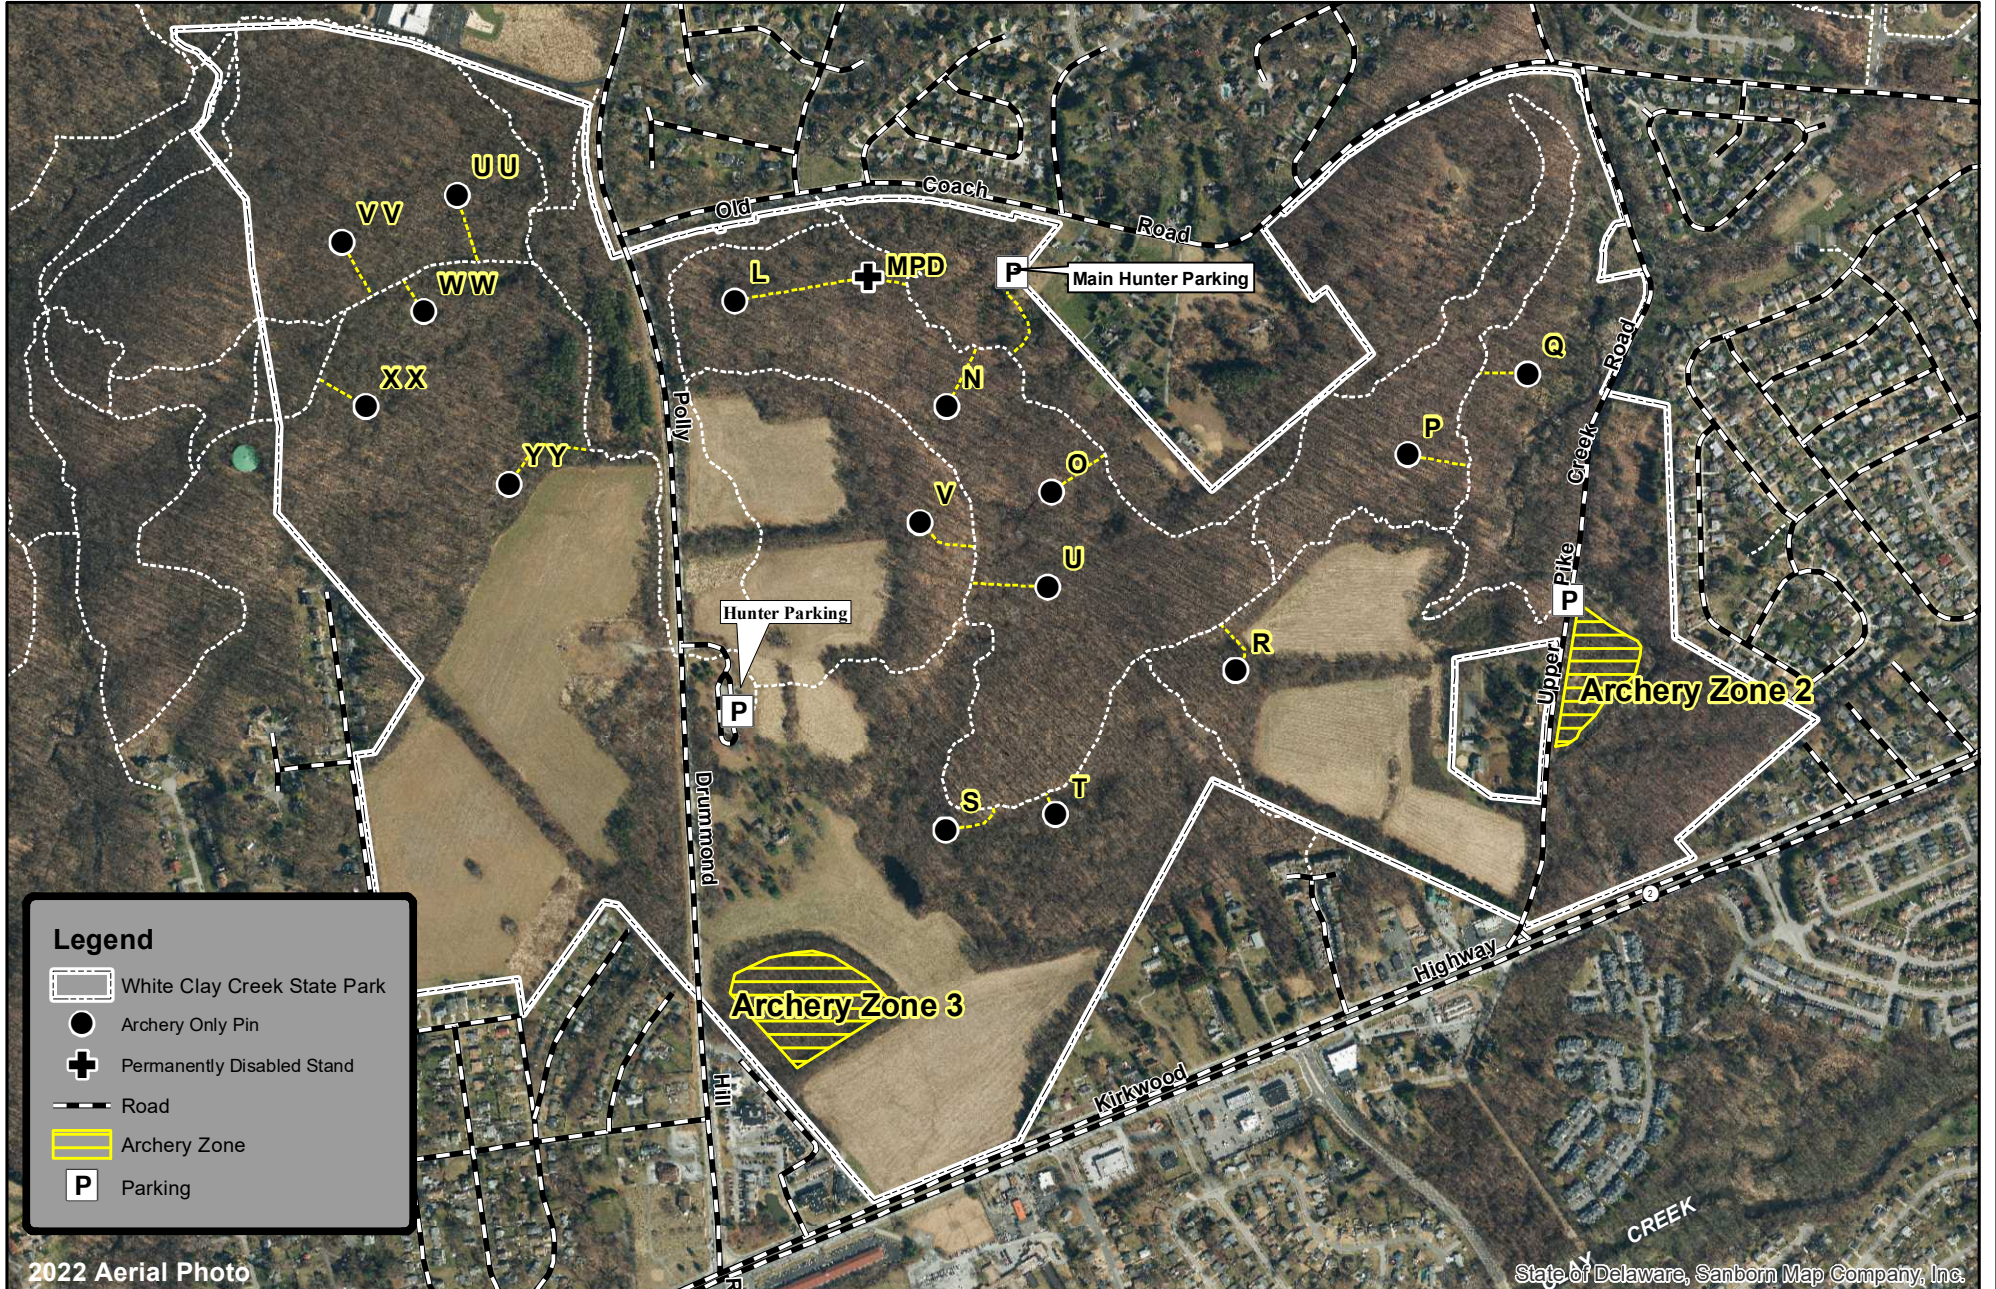

White Clay Creek State Park Judge Morris Estate Hunting Map 2024-25

[link to park rules](#)

Legend

- White Clay Creek State Park
- Archery Only Pin
- Permanently Disabled Stand
- Road
- Archery Zone
- Parking

2022 Aerial Photo

State of Delaware, Sanborn Map Company, Inc.

Updated May 9, 2024
Environmental Stewardship Program
Division of Parks and Recreation