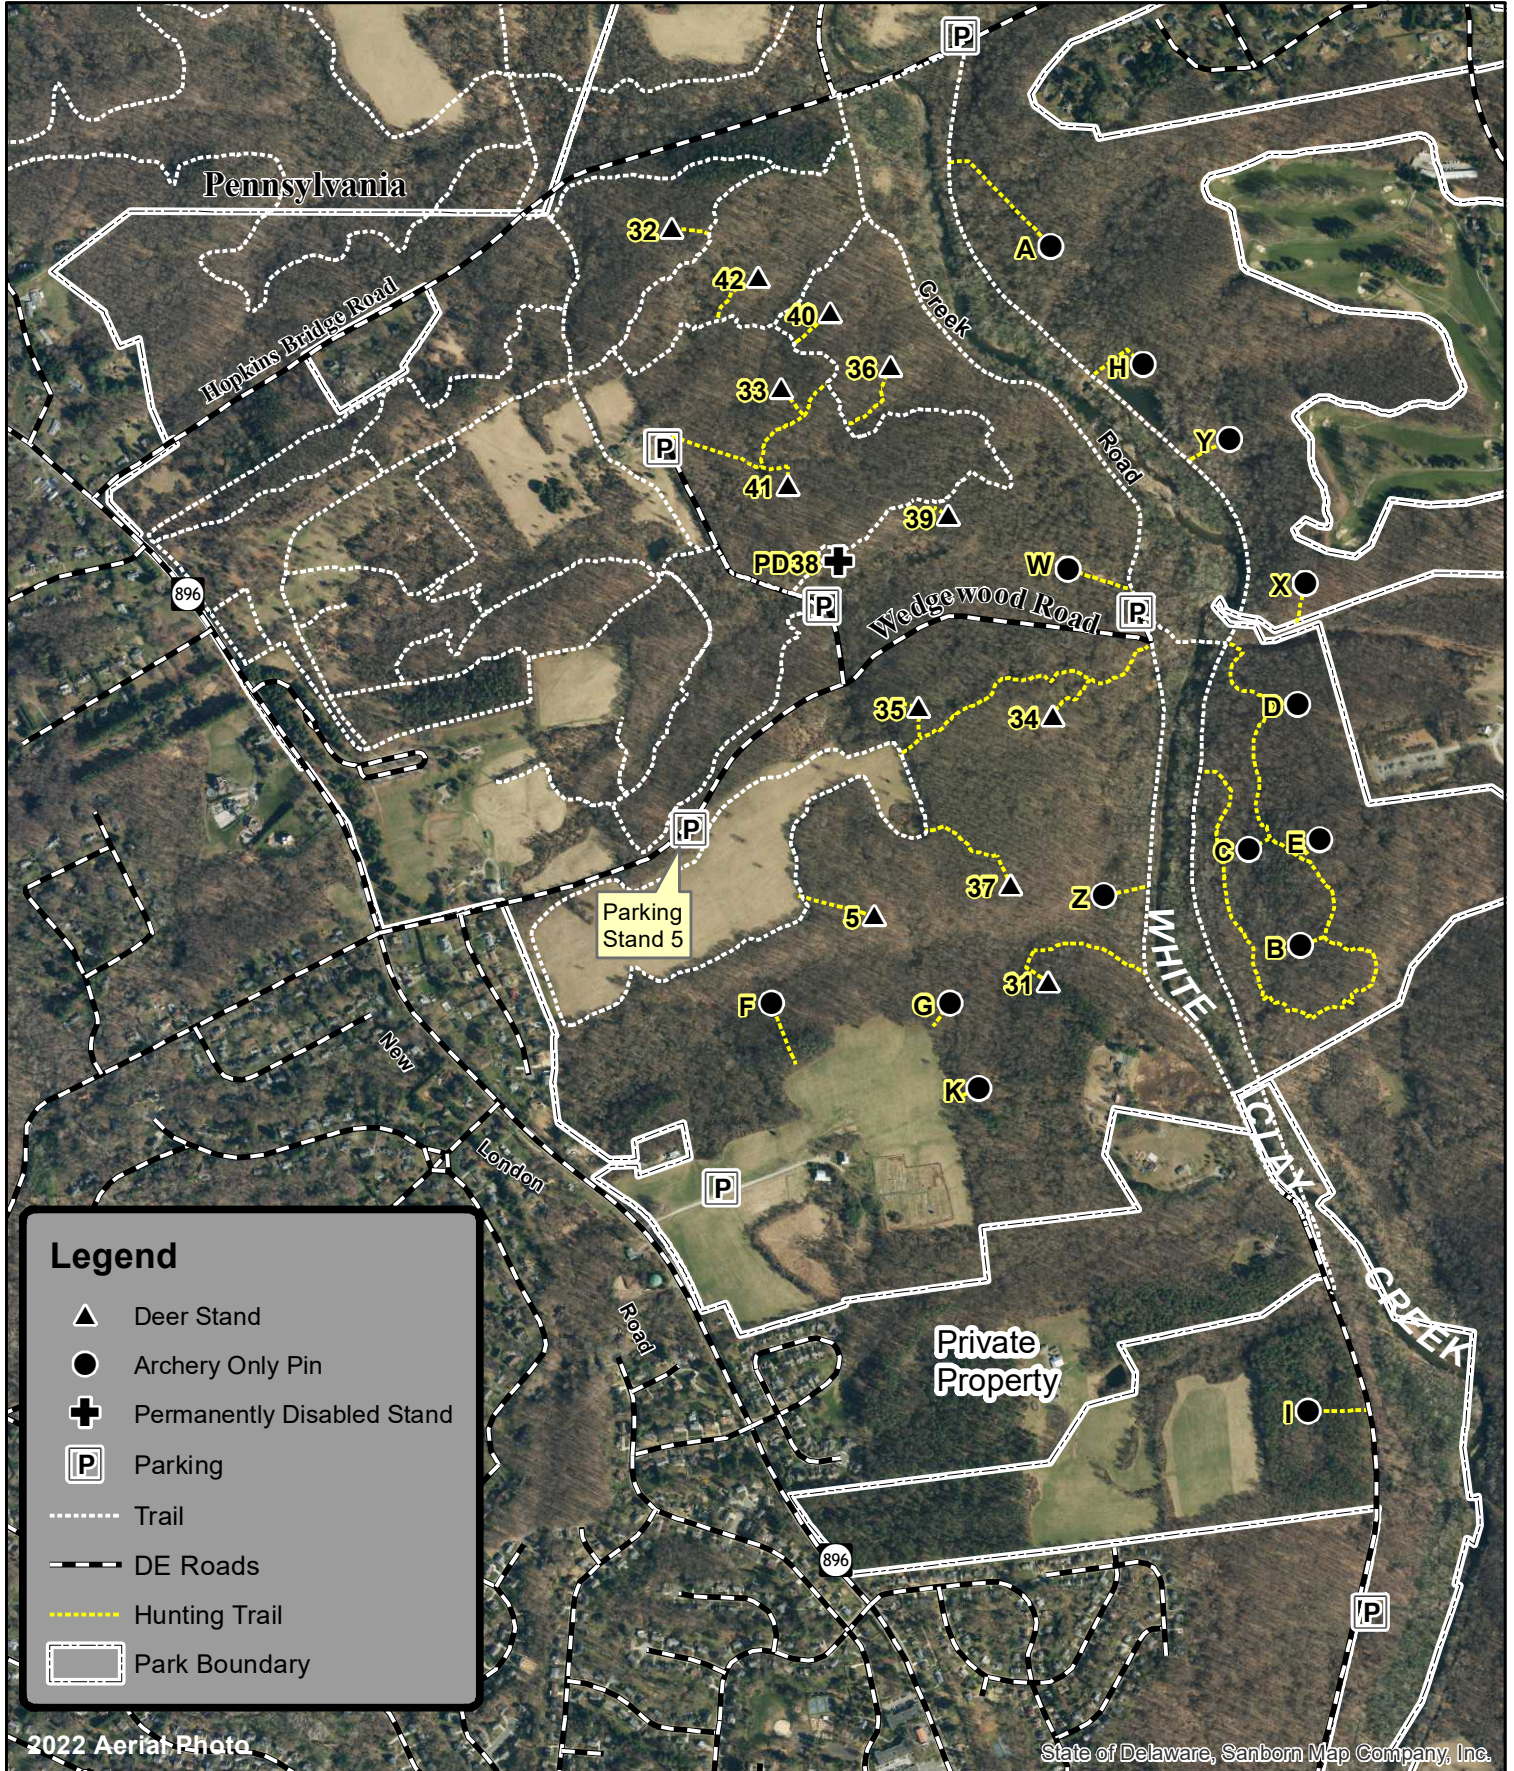

# White Clay Creek State Park Hunting Map - Carpenter Area 2024-25

[link to park rules](#)

**Legend**

- ▲ Deer Stand
- Archery Only Pin
- ⊕ Permanently Disabled Stand
- Ⓟ Parking
- ⋯ Trail
- DE Roads
- ⋯ Hunting Trail
- ▭ Park Boundary

2022 Aerial Photo

State of Delaware, Sanborn Map Company, Inc.

2,000  
Yards