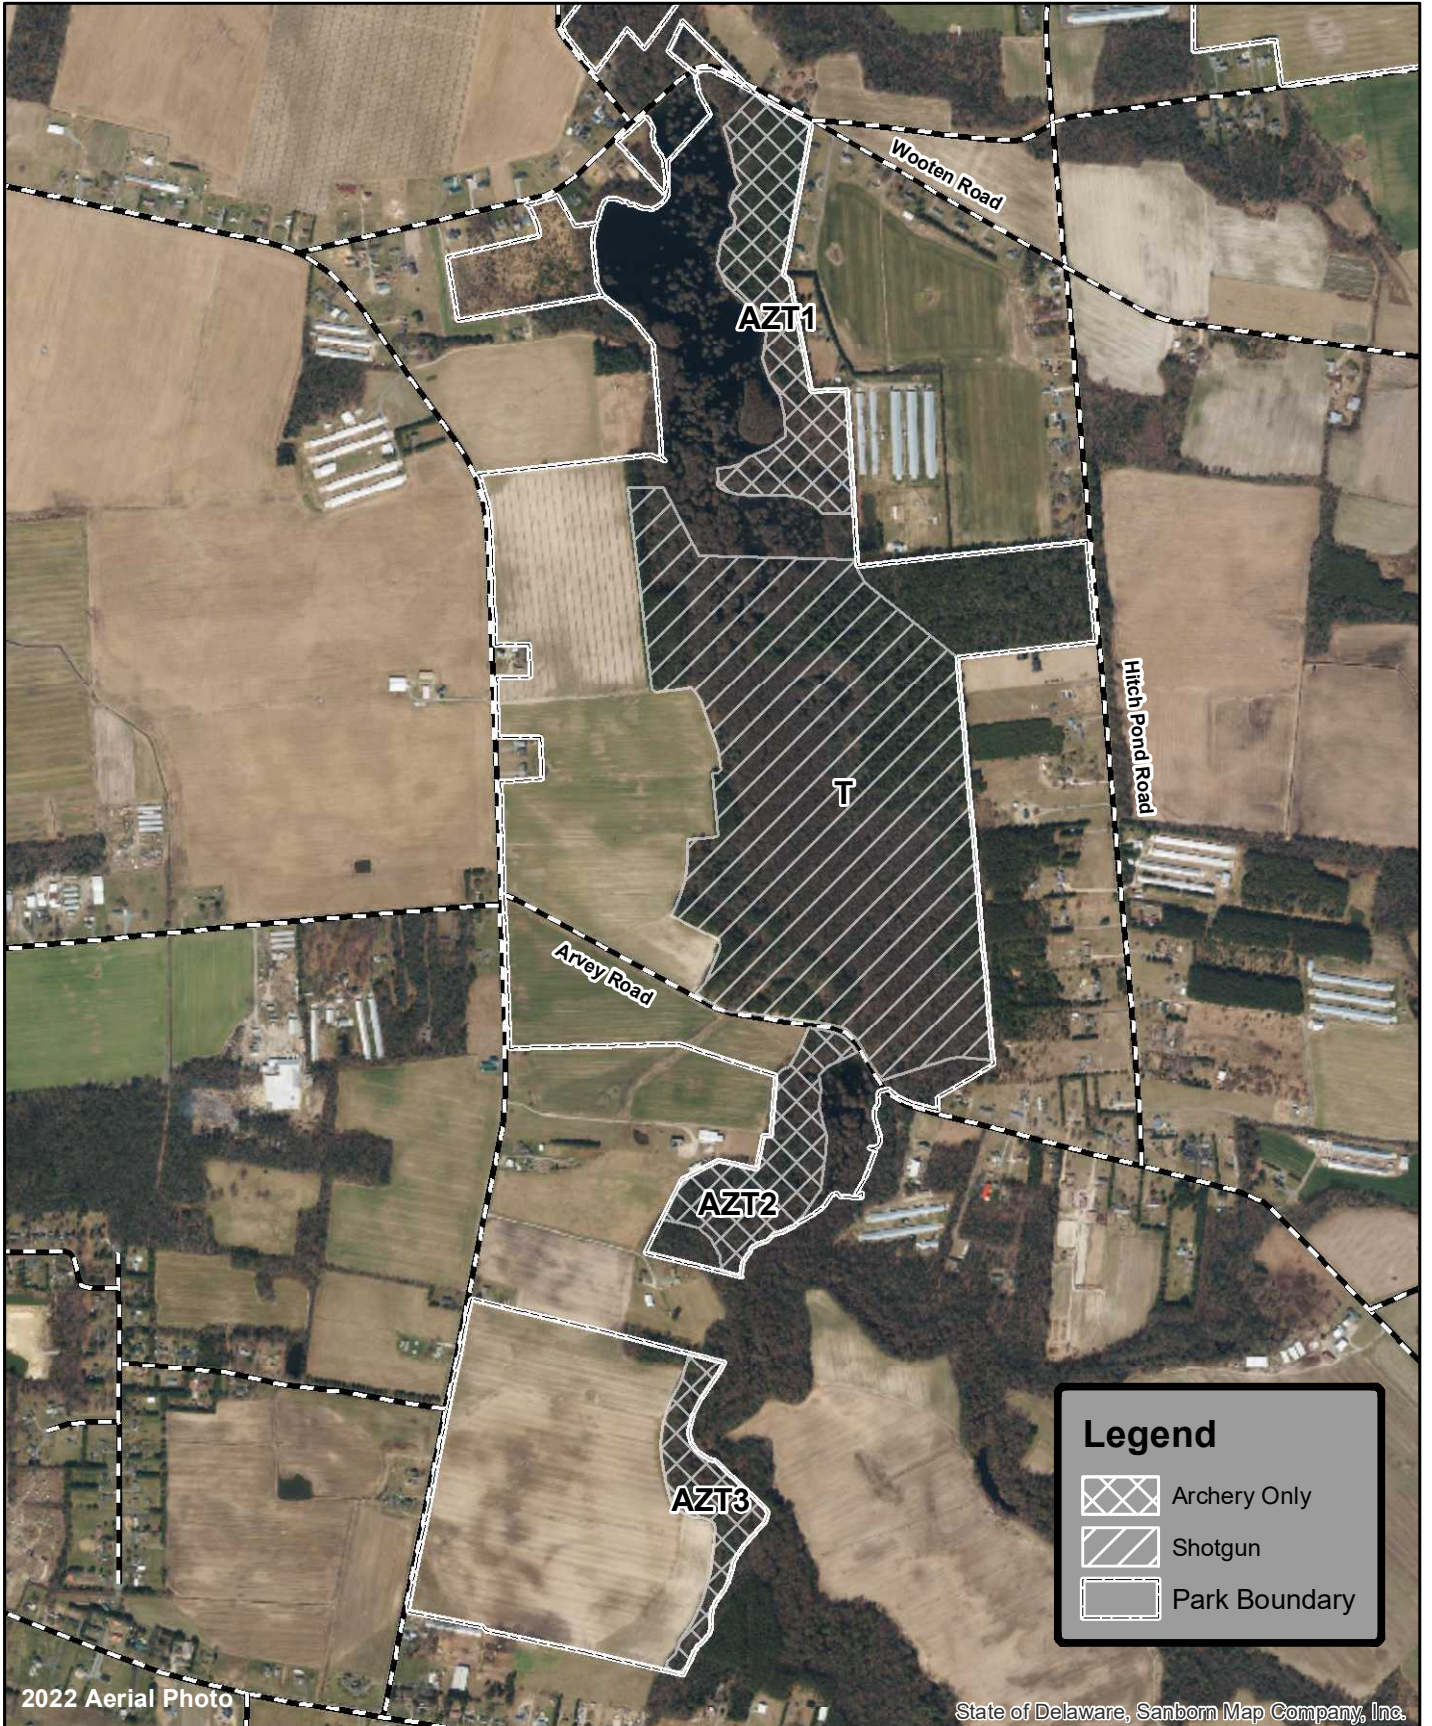

# Trap Pond State Park Trussum Pond Hunting Map 2024-25

[link to park rules](#)

2022 Aerial Photo

State of Delaware, Sanborn Map Company, Inc.