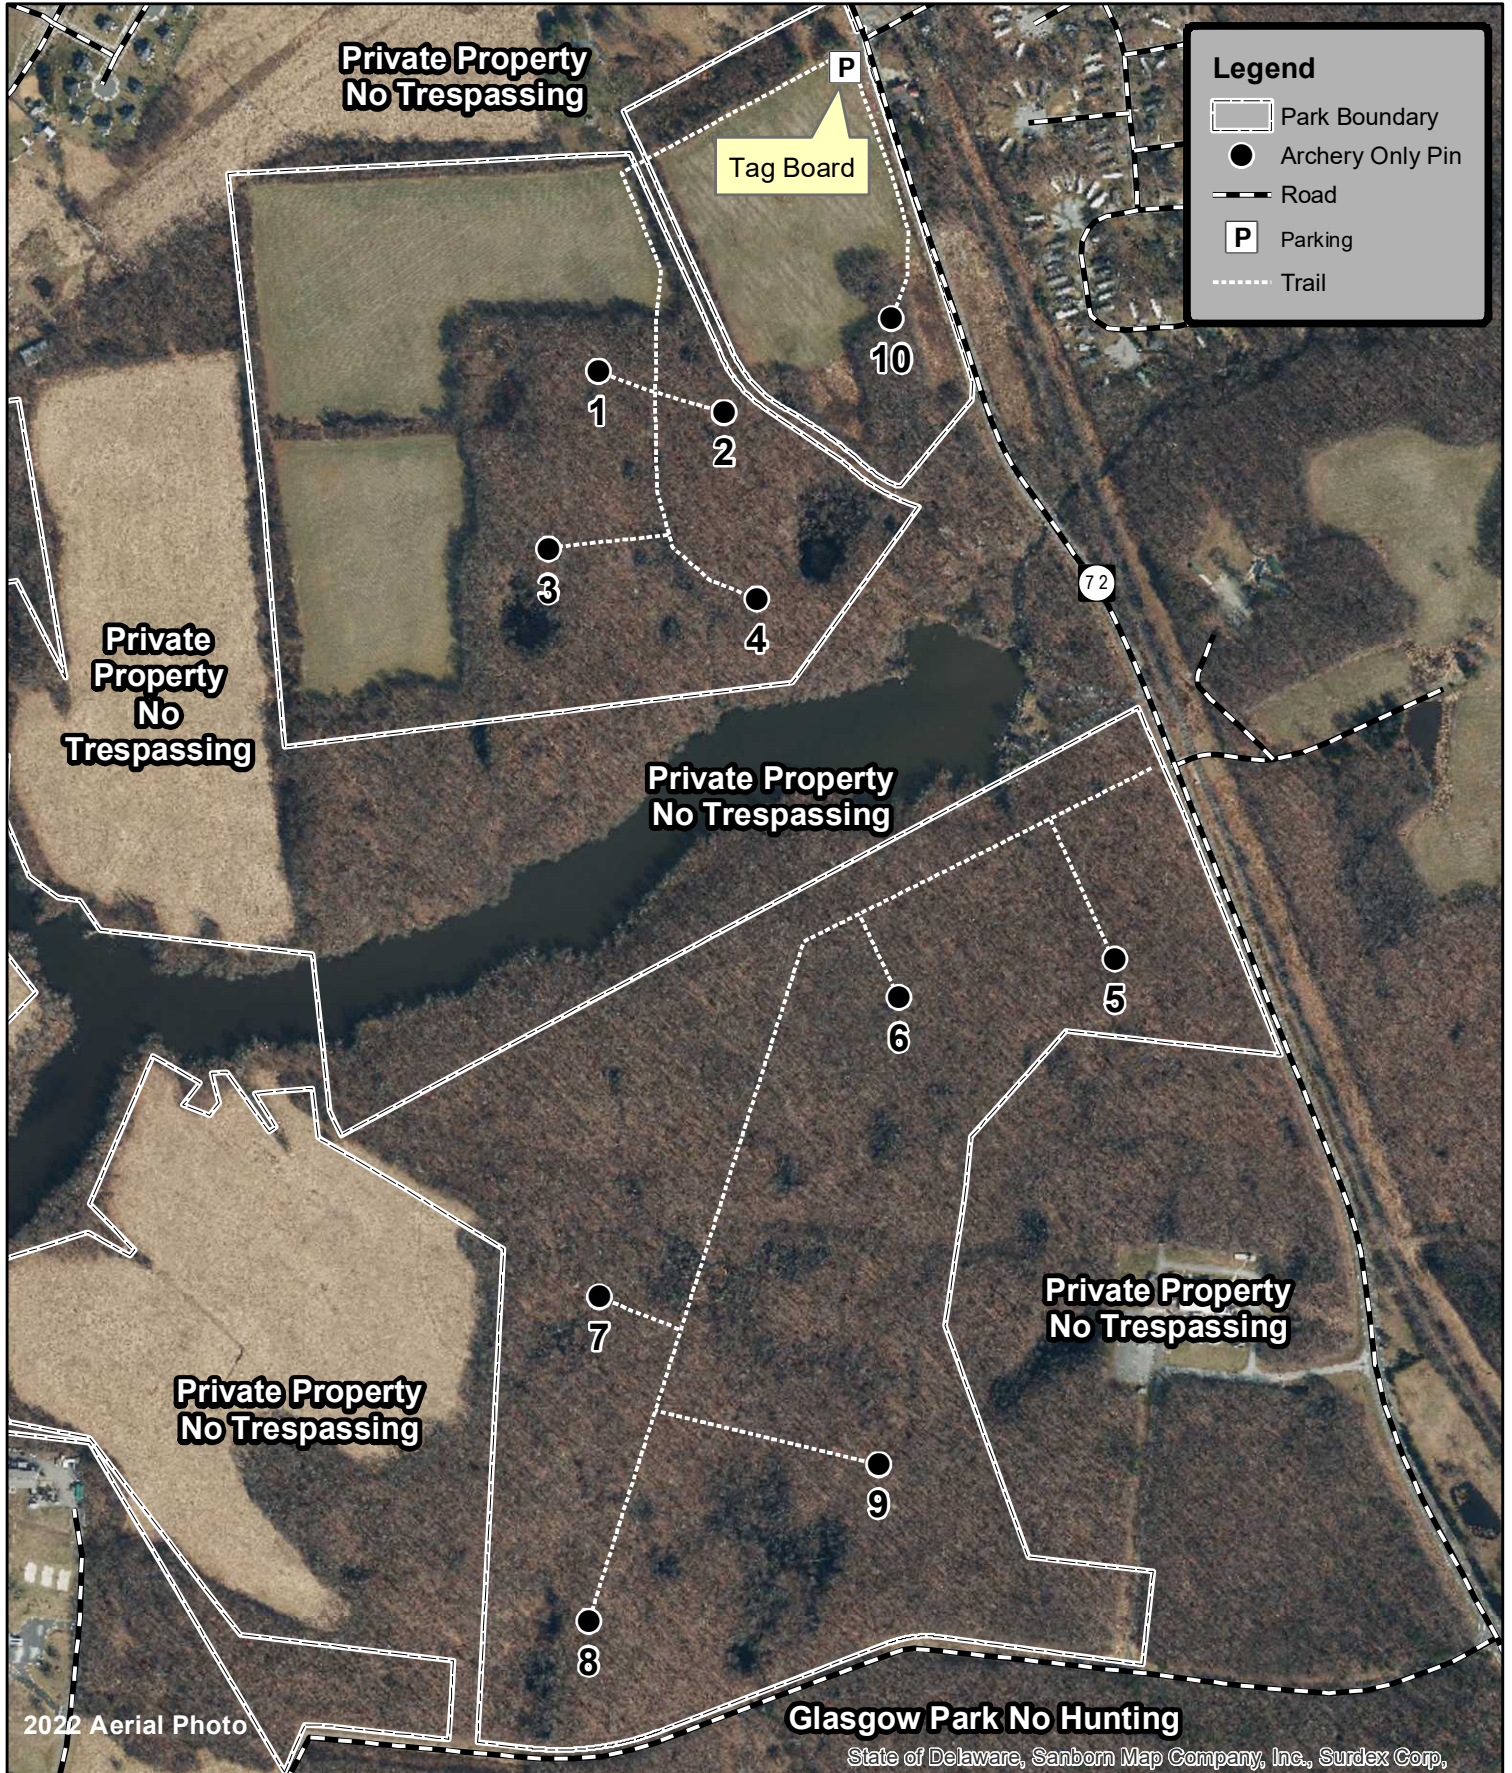

Lums Pond State Park Sunset Lake Preserve Hunting Map 2024-25

[link to park rules](#)

Legend

- Park Boundary
- Archery Only Pin
- Road
- Parking
- Trail

2022 Aerial Photo

Glasgow Park No Hunting

State of Delaware, Sanborn Map Company, Inc., Surdex Corp.