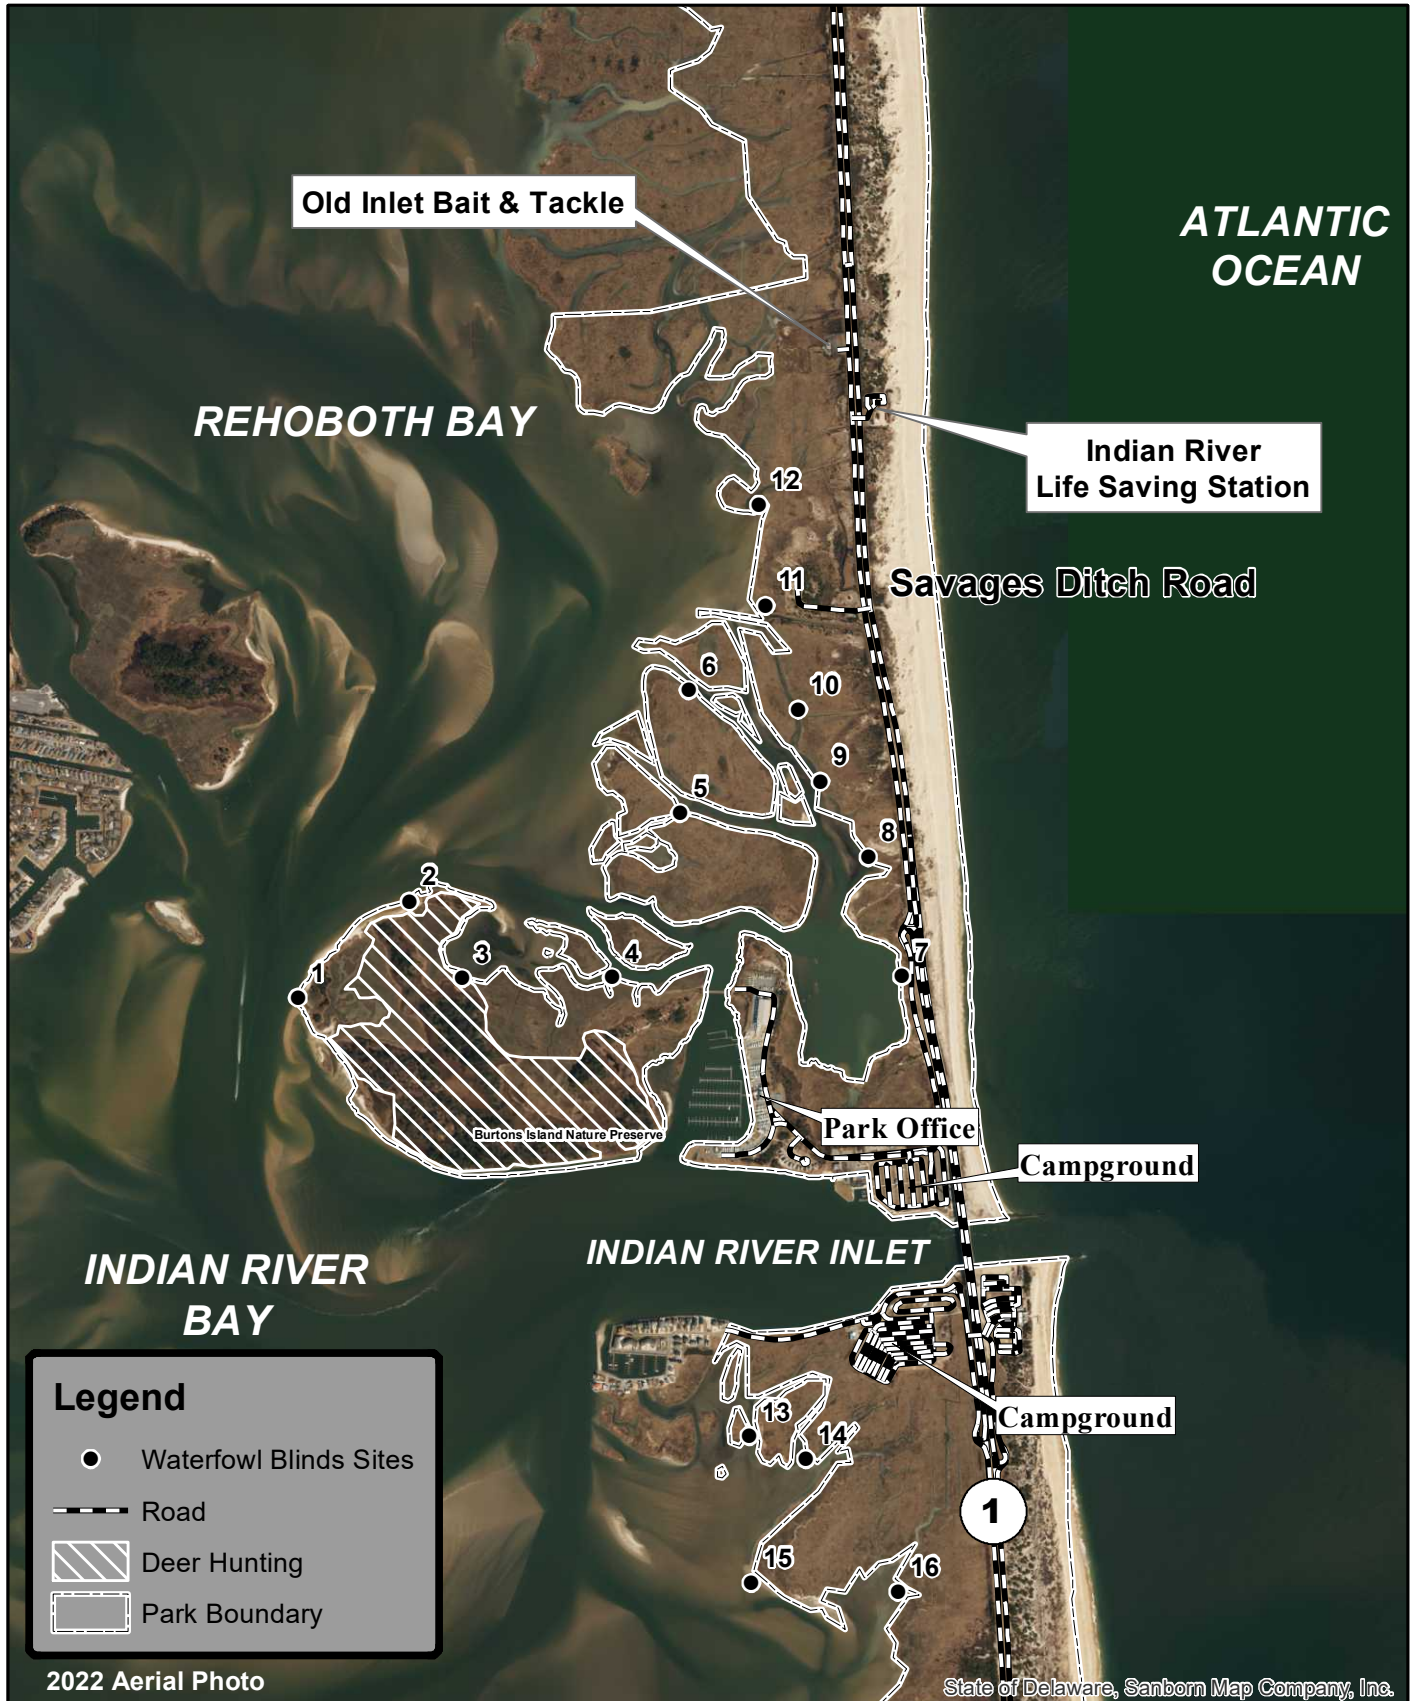

Delaware Seashore State Park Hunting Map 2024-25

[link to park rules](#)

Legend

- Waterfowl Blinds Sites
- - - Road
- ▨ Deer Hunting
- - - - Park Boundary

2022 Aerial Photo

State of Delaware, Sanborn Map Company, Inc.