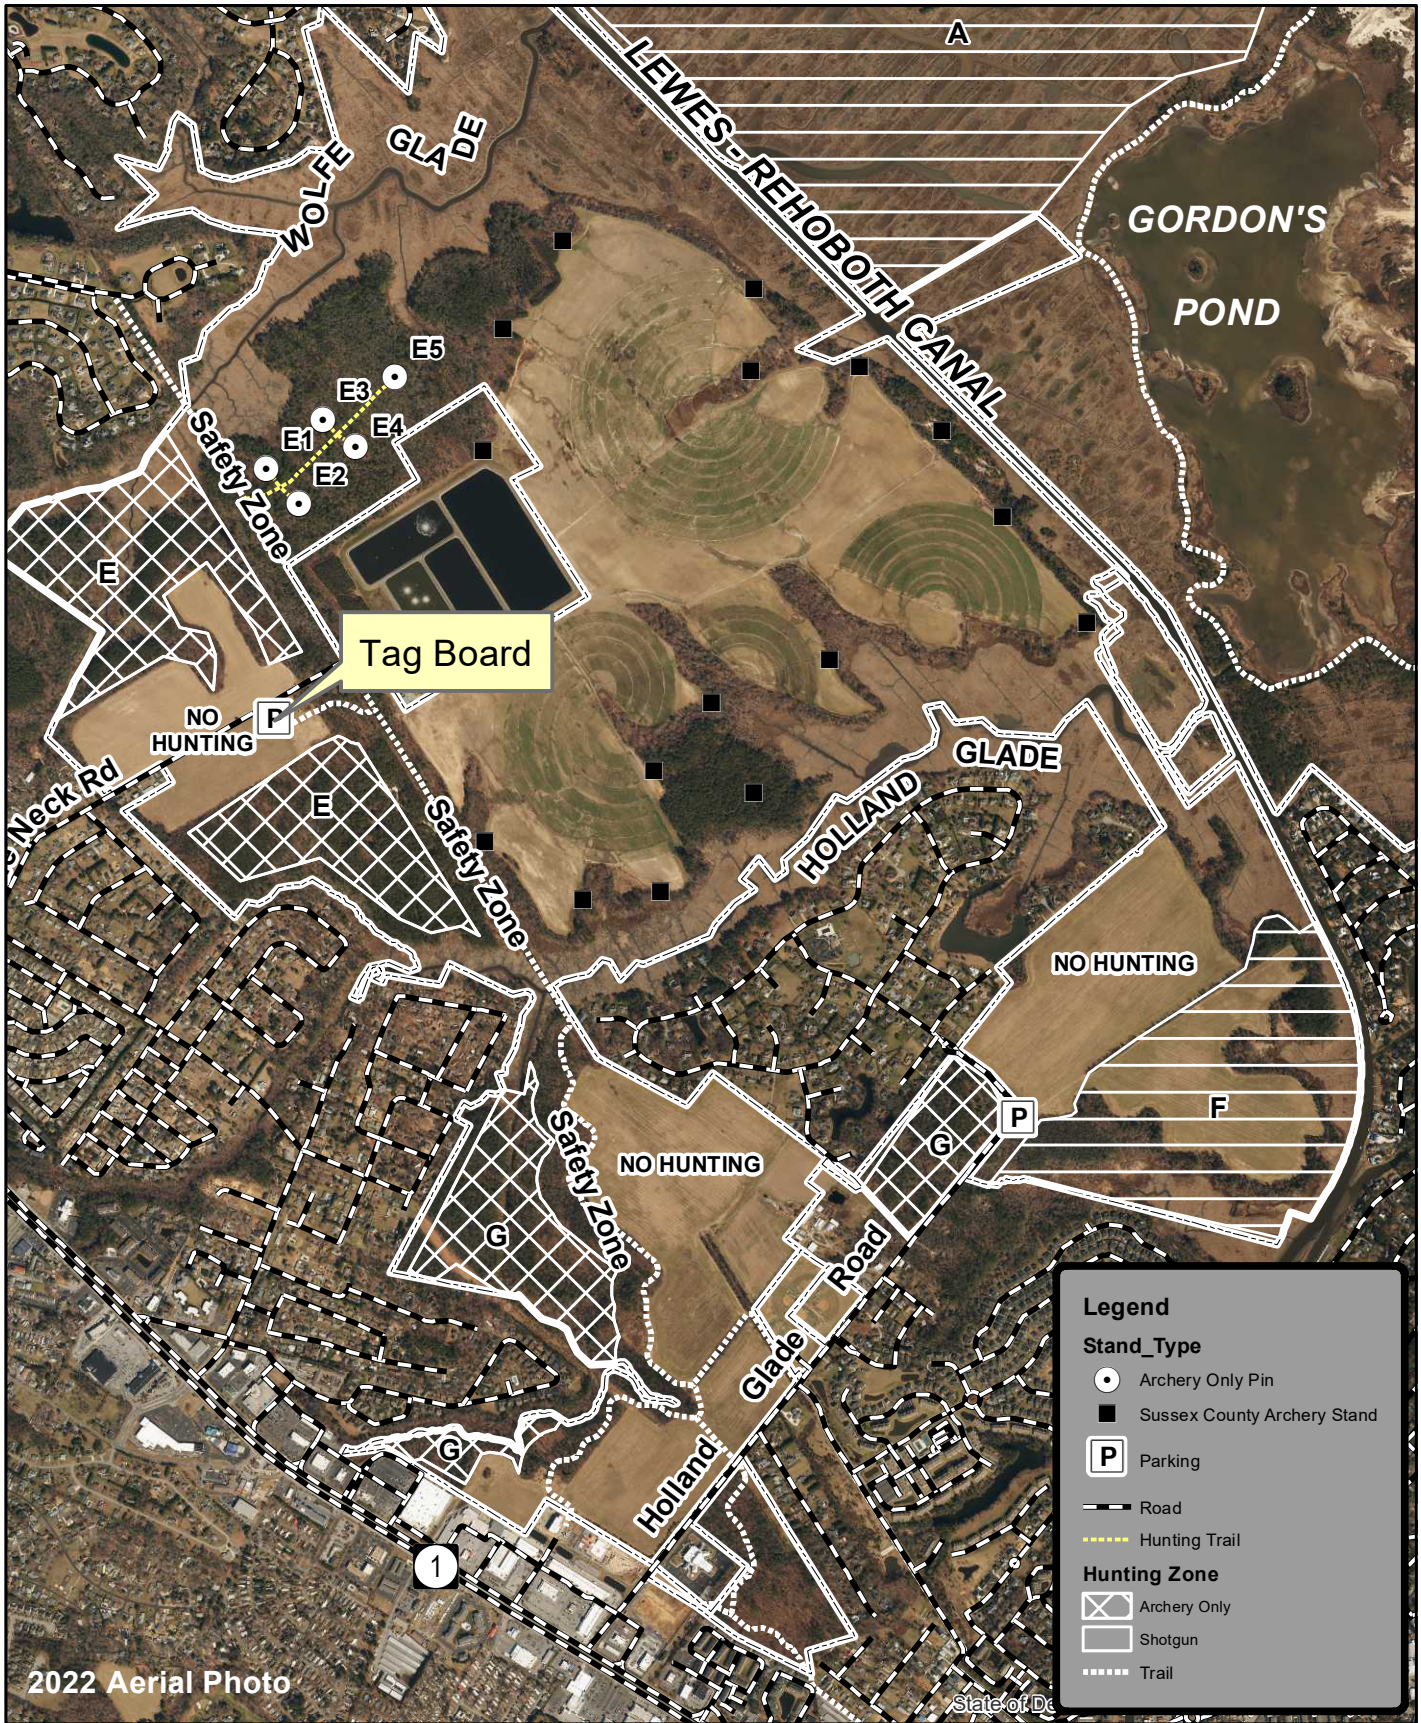

Cape Henlopen State Park Hunting Map - West Side 2024-25

[link to park rules](#)

Legend

Stand_Type

- Archery Only Pin
- Sussex County Archery Stand
- Ⓟ Parking
- Road
- Hunting Trail

Hunting Zone

- ▧ Archery Only
- Shotgun
- ⋯ Trail

2022 Aerial Photo