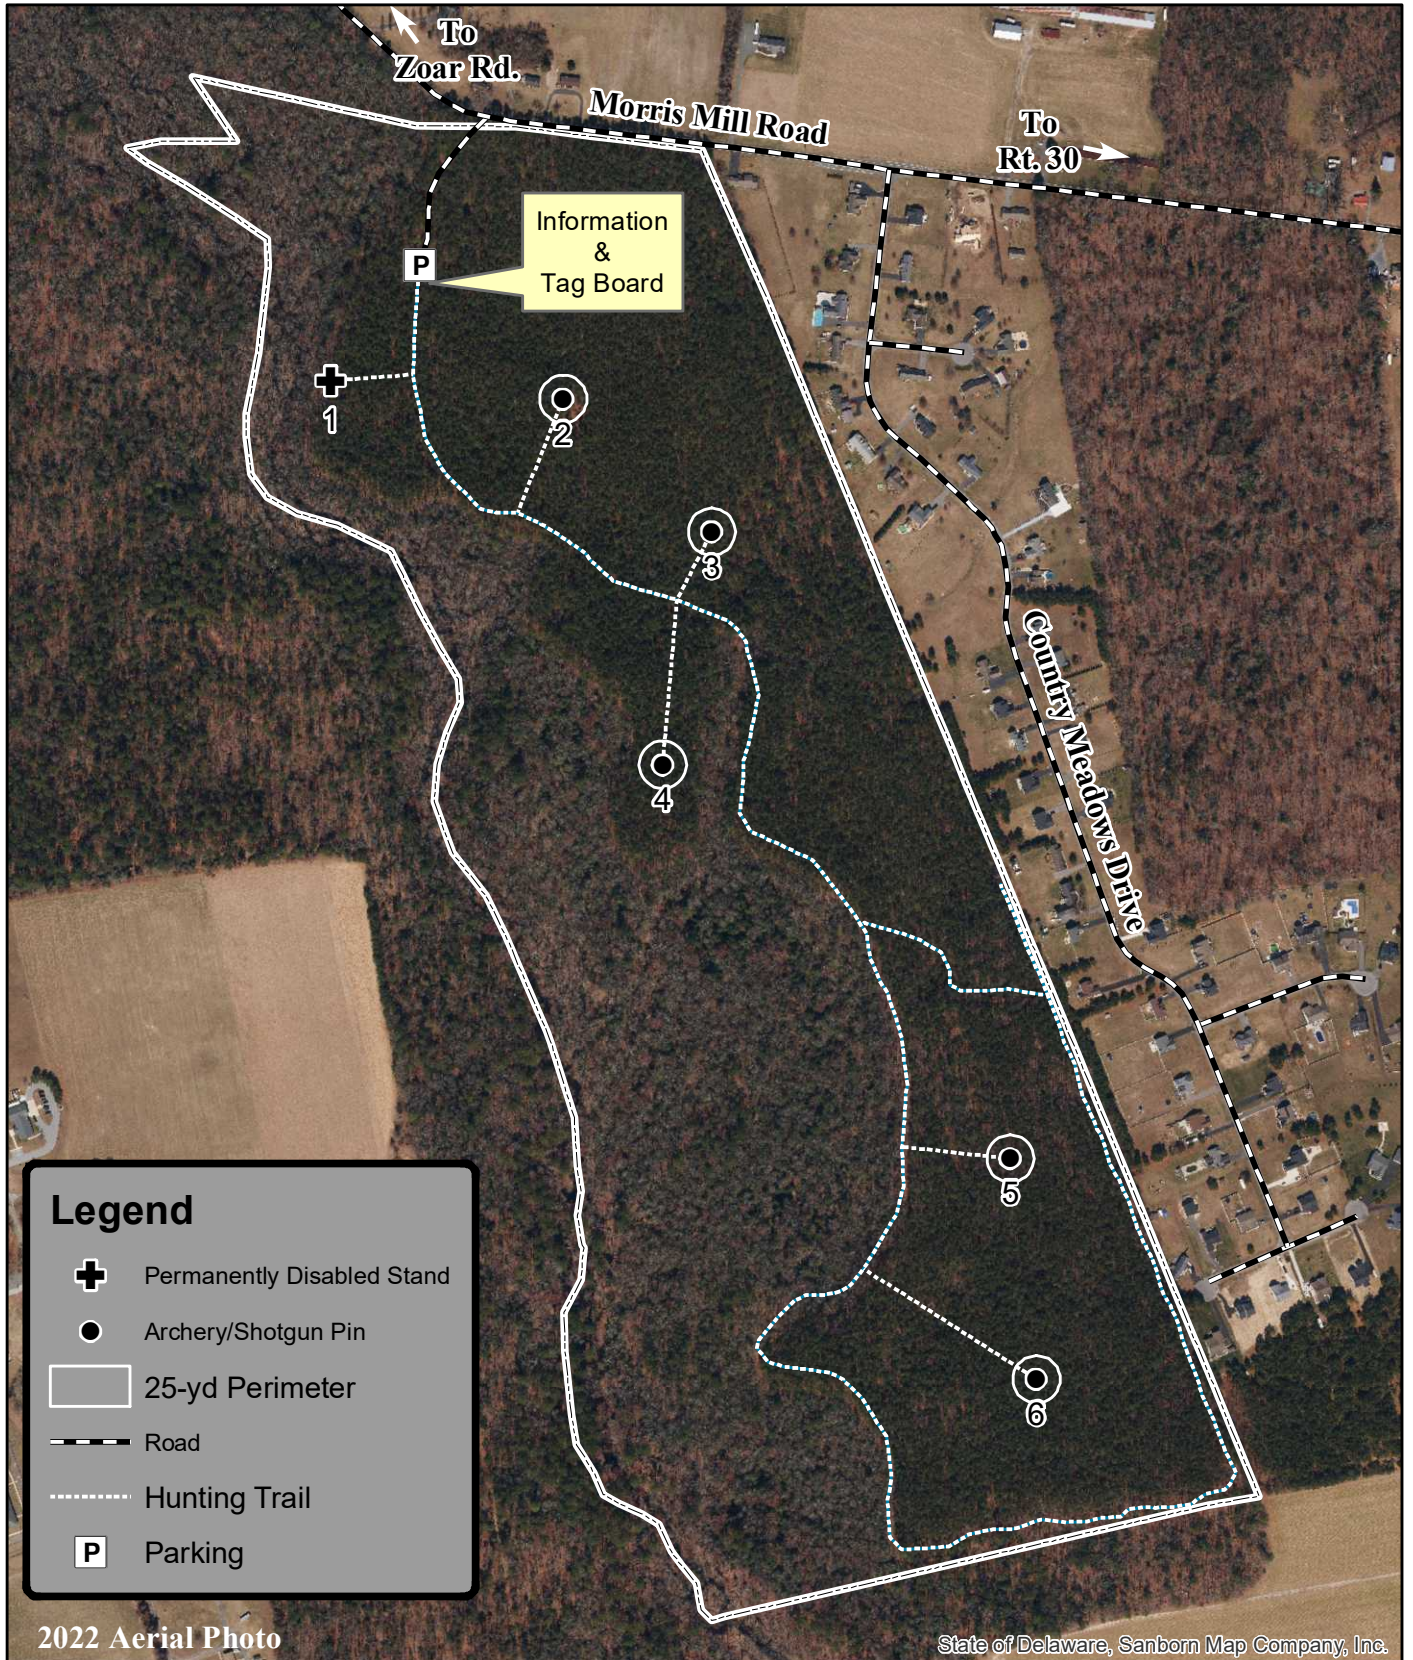

# Cape Henlopen State Park Hunting Map - Godwin Tract 2024-25

[link to park rules](#)

**Legend**

- Permanently Disabled Stand
- Archery/Shotgun Pin
- 25-yd Perimeter
- Road
- Hunting Trail
- Parking

2022 Aerial Photo

State of Delaware, Sanborn Map Company, Inc.

Updated March 25, 2024  
Environmental Stewardship Program  
Division of Parks and Recreation